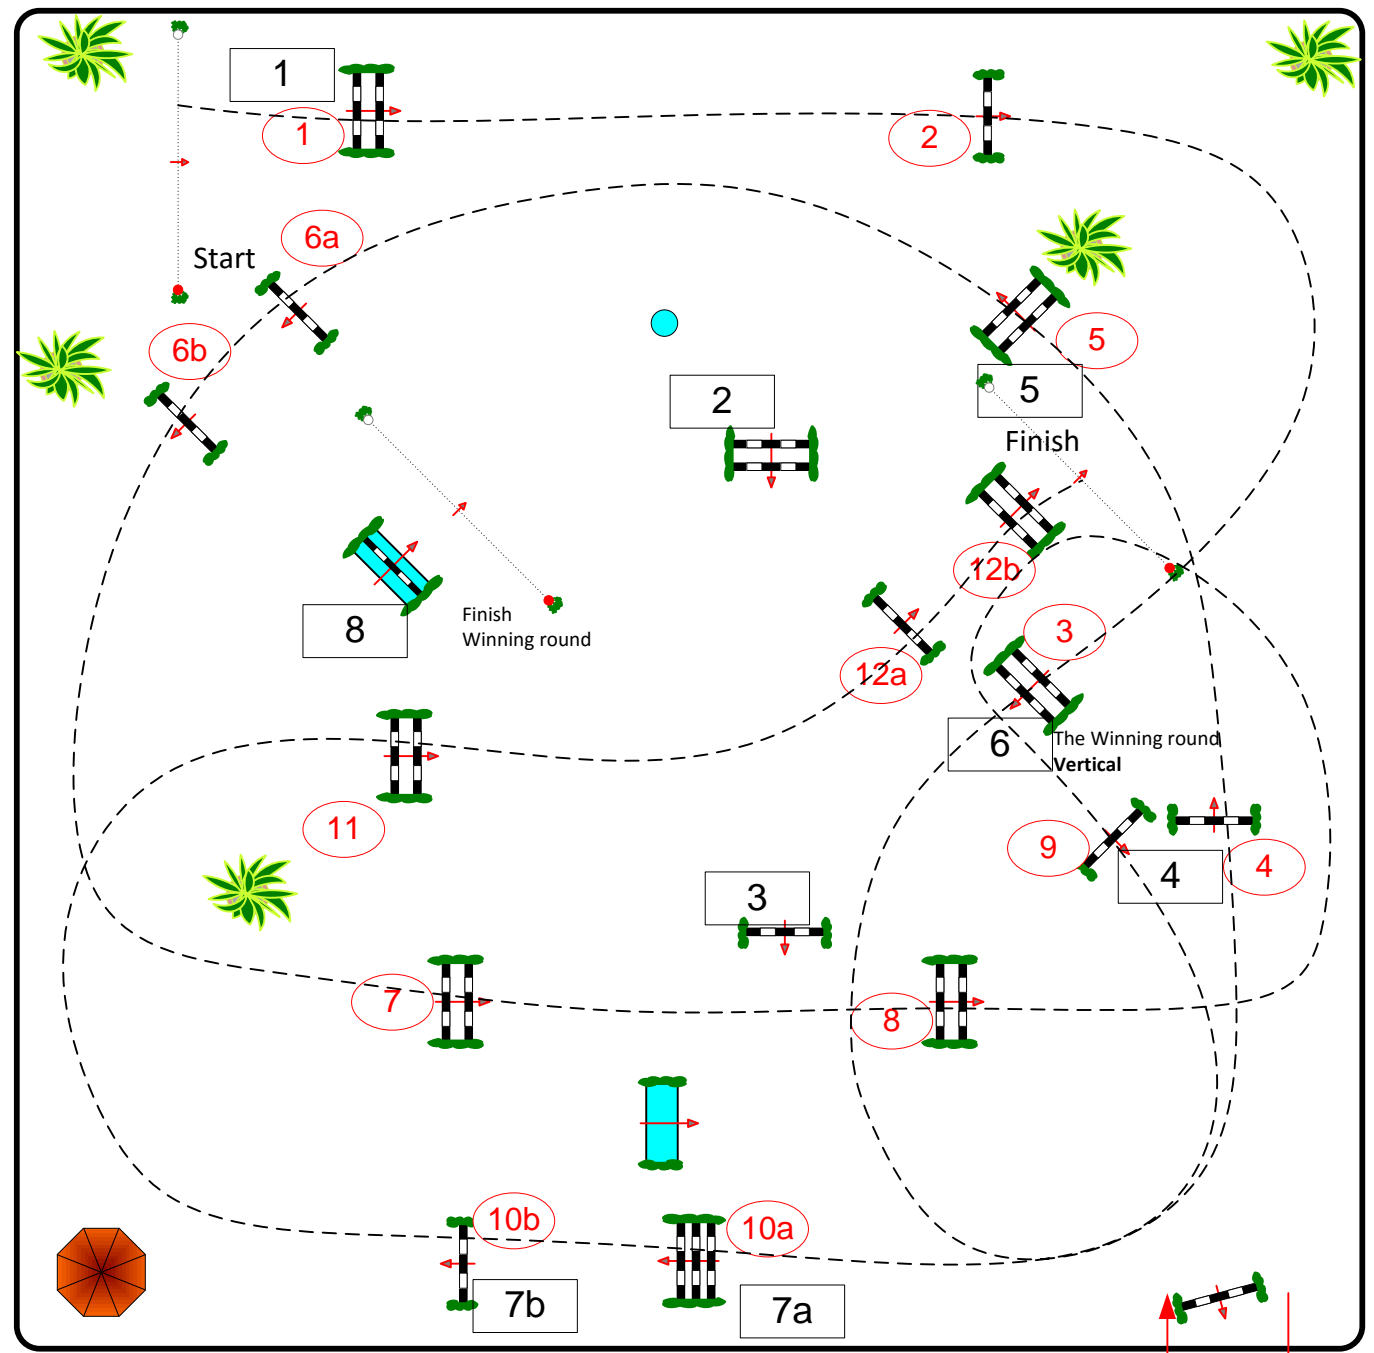

## ST \*\*

Table: A  
National RG:  
FEI RG / Art. 276.N 2  
Height: 1,40 m

Speed: 375 m/min

Length: 565 m  
Time allowed: 91 sec  
Time limit: 182 sec

Obstacles: 12  
Efforts: 15

Winning Round:  
1-8  
Length: 385 m  
Time allowed: 62 sec  
Time limit: 124 sec

Finále 1-8 1