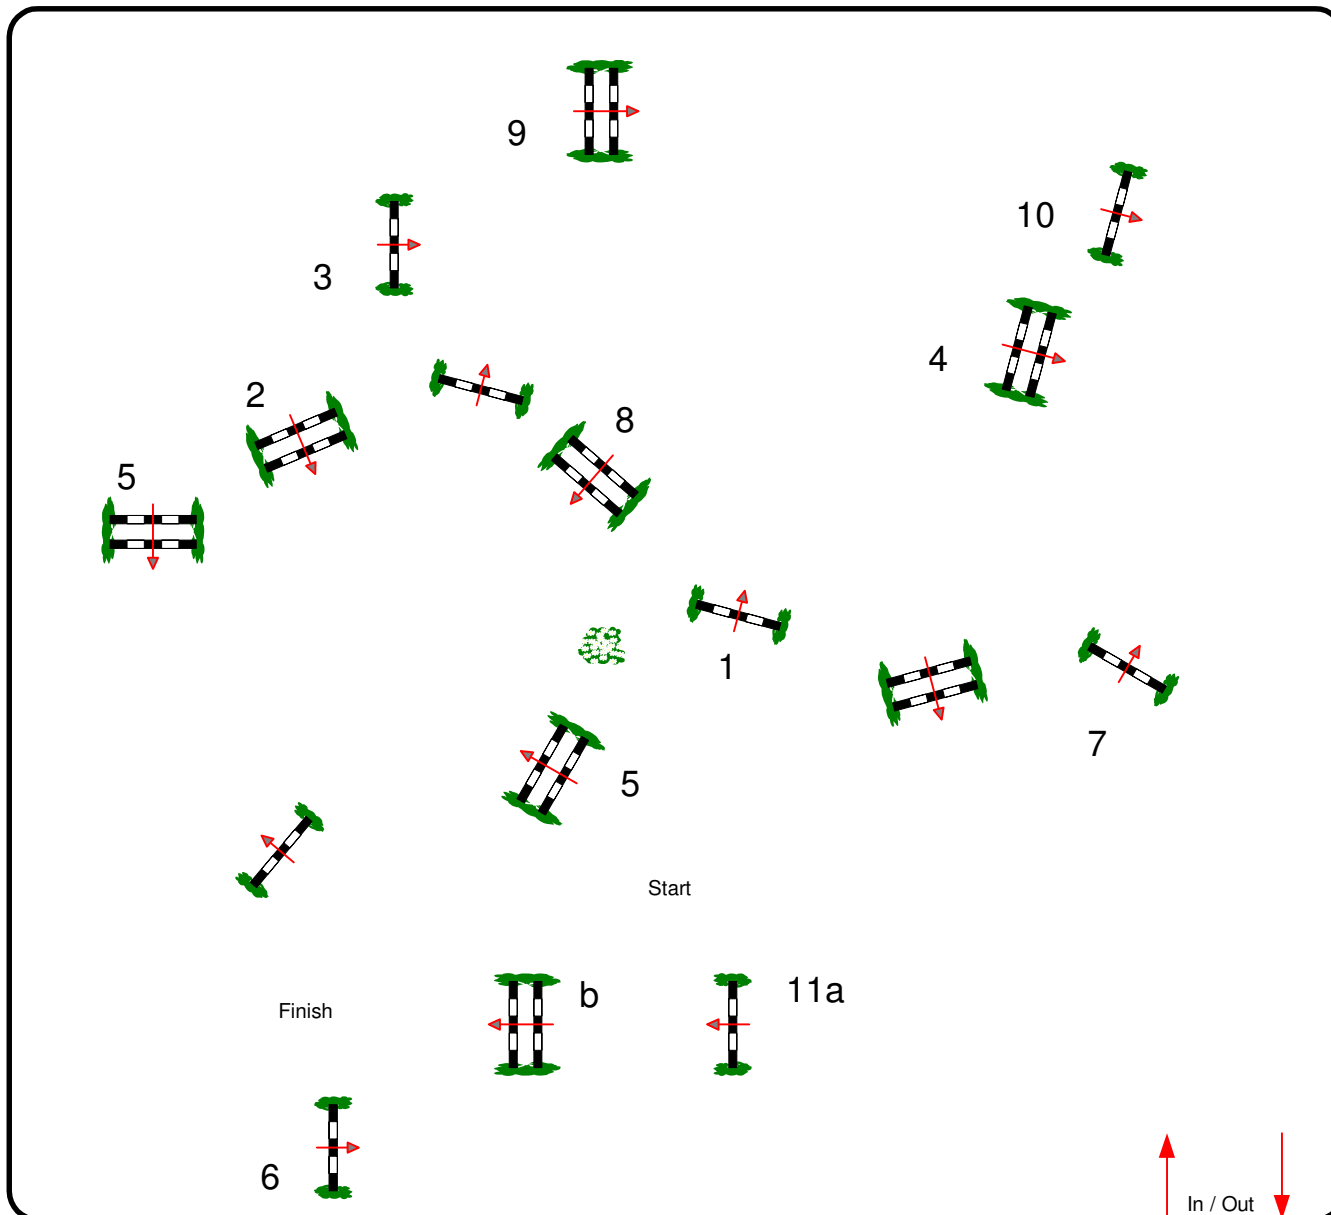

Ptyrov 2015

Class No.: 3

12 August 2015

Start: 0:00

Table: A
 National RG:
 FEI RG / Art.
 Height: 115/120 m

Speed: 350 m/min

Length: 580 m
 Time allowed: 100 sec
 Time limit: 200 sec

Obstacles: 11
 Efforts: 12
 Penalty sec
 Closed combination:

1st Jump-off:

Length: 0 m
 Time allowed: 0 sec
 Time limit: 0 sec

2nd Jump-off:

Length: 0 m
 Time allowed: 0 sec
 Time limit: 0 sec

↑ In / Out ↓