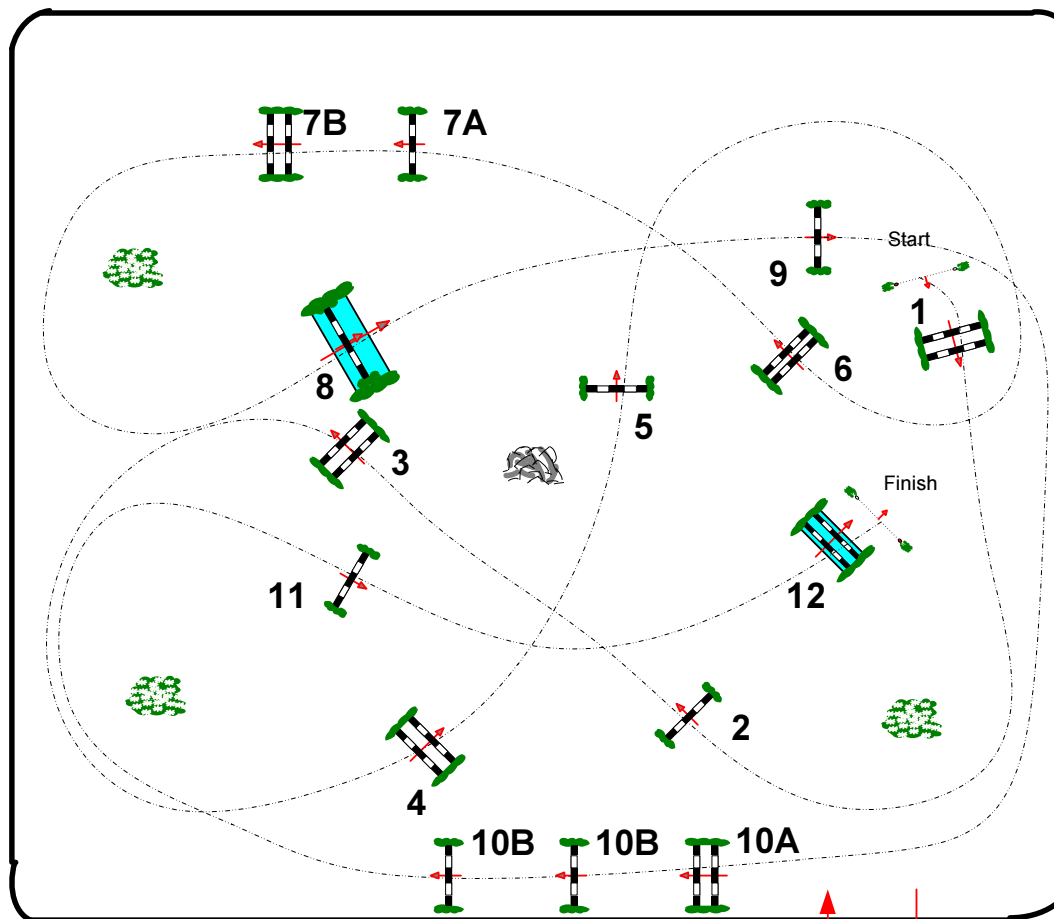

## FARMA PTYROV

Class No.: 5

2nd Qualification. Women, Y. riders & Open

Competition against the clock

11. červenec 2015

Start: 0:00

Course Designer  
Frédéric Cottier ( Fra )

In / Out

jury

Table: A  
National RG:  
FEI RG / Art. 238.2.1  
Height: 1,35 m

Speed: 350 m/min

Length: 520 m  
Time allowed: 90 sec  
Time limit: 180 sec

Obstacles: 8  
Efforts: 9  
Penalty sec  
Closed combination:

:

Length: m  
Time allowed: 35 sec  
Time limit: 70 sec

2nd Jump-off:

Length: m  
Time allowed: 0 sec  
Time limit: 0 sec