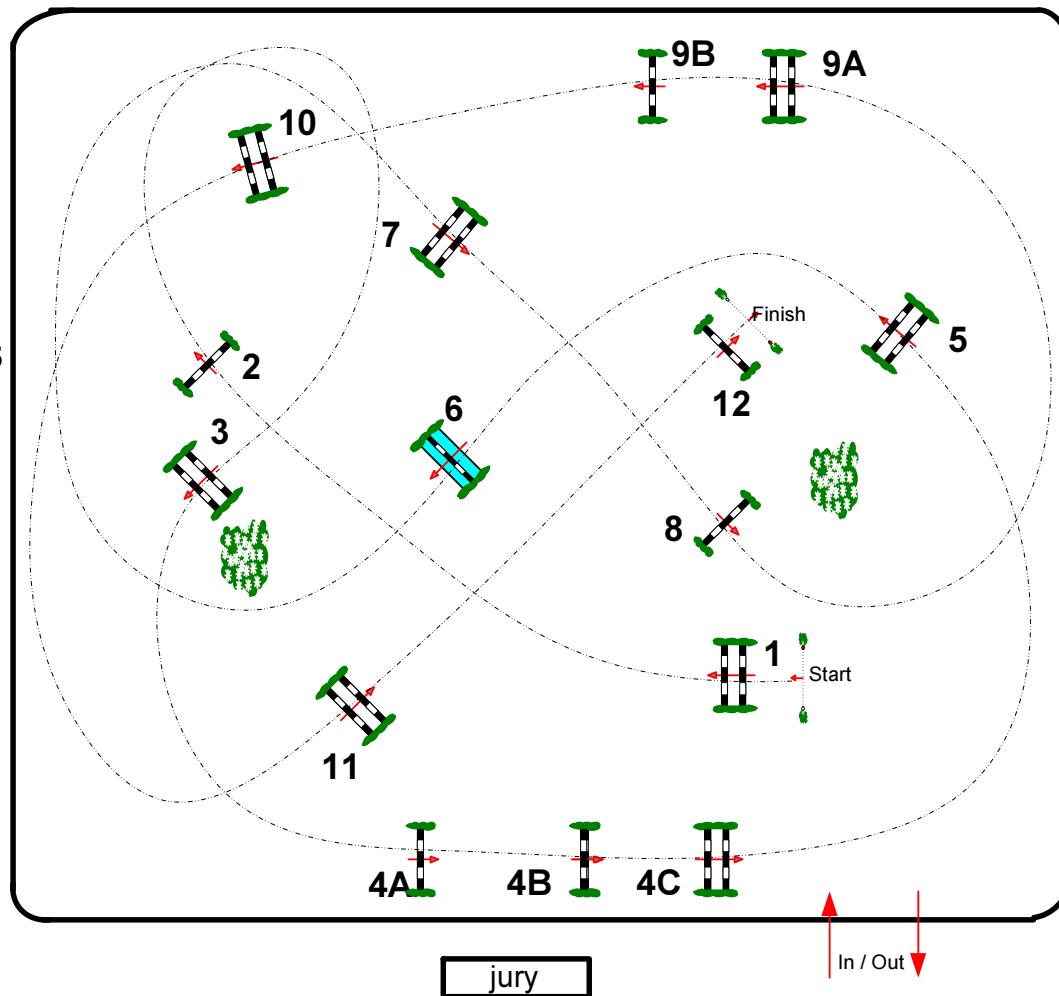

NATIONAL CHAMPIONSHIP 2015

FARMA PTYROV

Class No.: 3

Seniors & Open

Competition
against the clock

10. červenec 2015

Start: 0:00

Table: A
National RG:
FEI RG / Art. 238.2.1
Height: 1,45 m

Speed: 350 m/min

Length: 540 m
Time allowed: 93 sec
Time limit: 186 sec

Obstacles: 12
Efforts: 15
Penalty sec
Closed combination:

Length: 0 m
Time allowed: 0 sec
Time limit: 0 sec

2nd Jump-off:

Length: 0 m
Time allowed: 0 sec
Time limit: 0 sec