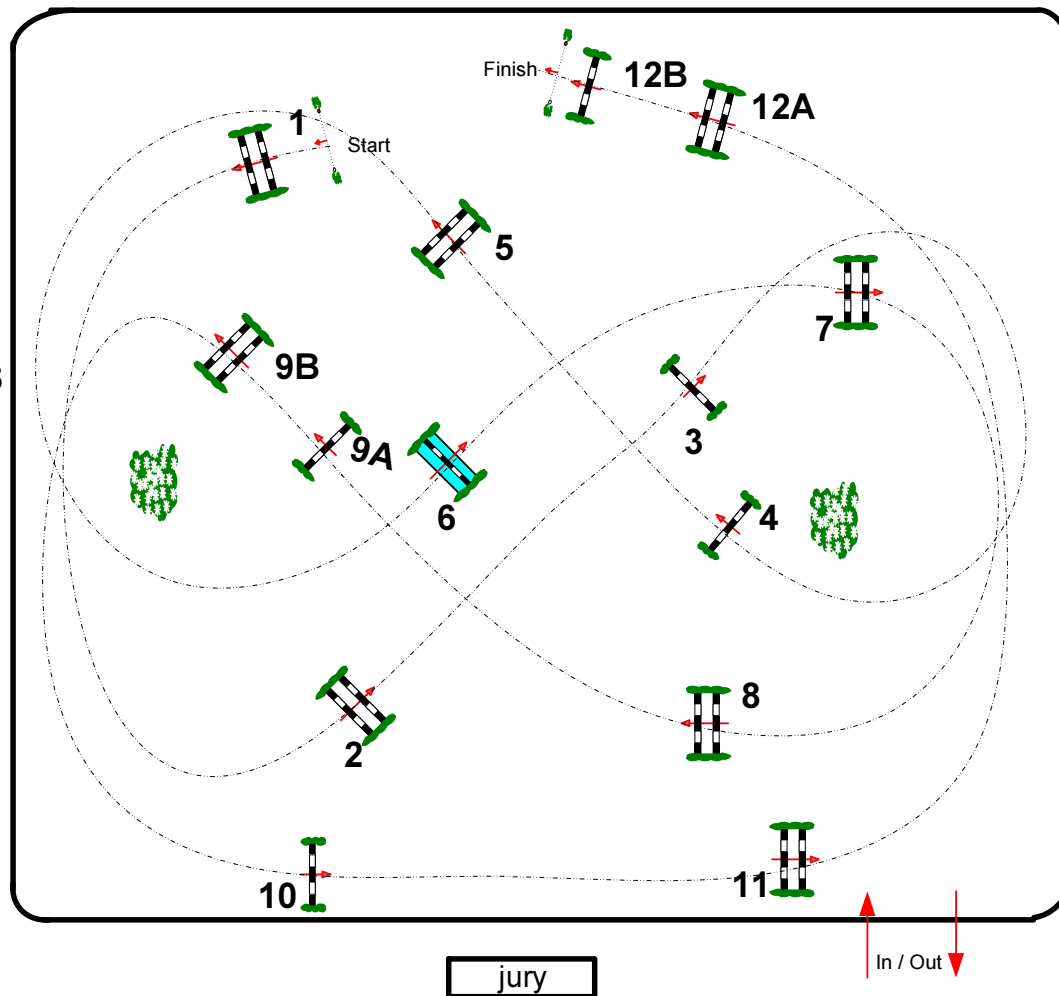

NATIONAL CHAMPIONSHIP 2015

FARMA PTYROV

Class No.: 2

Young riders &
Open

Competition
against the clock

10. červenec 2015

Start: 0:00

Table: A
National RG:
FEI RG / Art. 238.2.1
Height: 1,35 m

Speed: 350 m/min

Length: 530 m
Time allowed: 91 sec
Time limit: 182 sec

Obstacles: 12
Efforts: 14
Penalty sec
Closed combination:

Length: 0 m
Time allowed: 0 sec
Time limit: 0 sec

2nd Jump-off:

Length: 0 m
Time allowed: 0 sec
Time limit: 0 sec