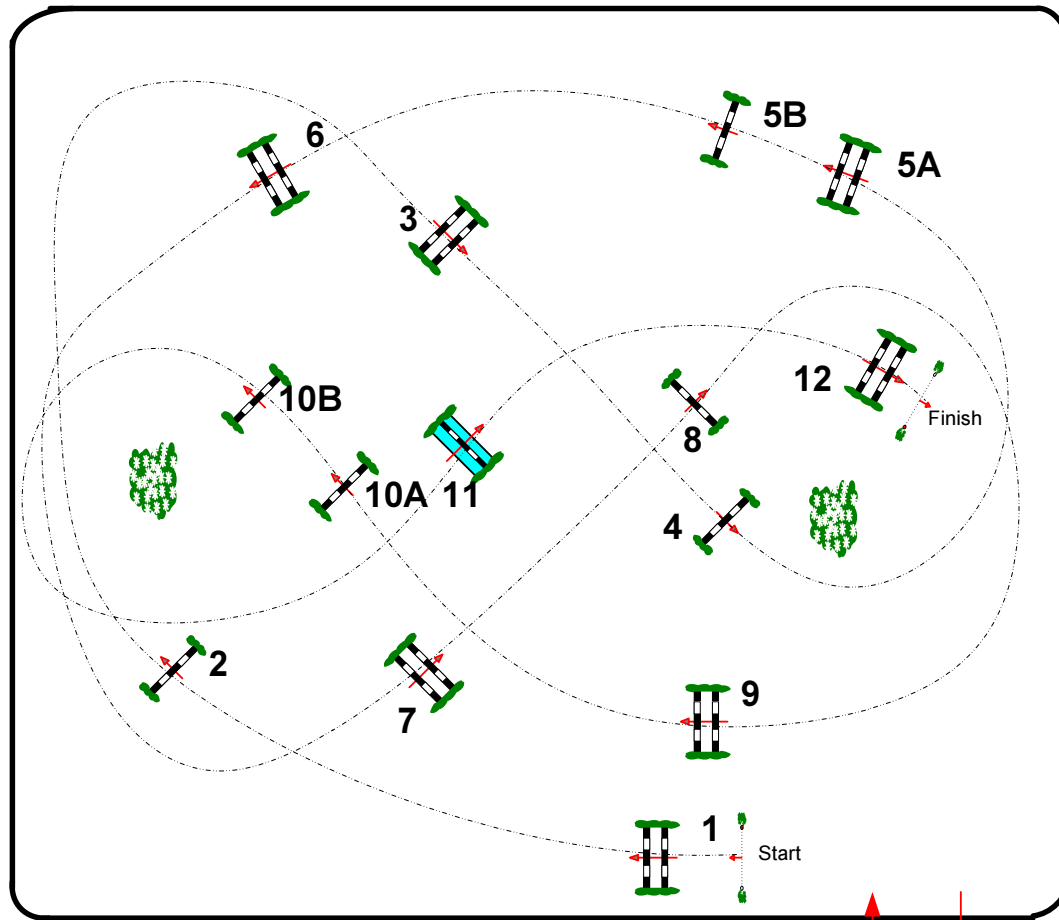

NATIONAL CHAMPIONSHIP 2015

FARMA PTYROV

Class No.: 1

Women & Open

Competition
against the clock

10. červenec 2015

Start: 0:00

jury

In / Out

Table: A
National RG:
FEI RG / Art. 238.2.1
Height: 1,30 m

Speed: 350 m/min

Length: 490 m
Time allowed: 84 sec
Time limit: 168 sec

Obstacles: 12
Efforts: 14
Penalty sec
Closed combination:

Length: 0 m
Time allowed: 0 sec
Time limit: 0 sec

2nd Jump-off:

Length: 0 m
Time allowed: 0 sec
Time limit: 0 sec

Course Designer
Frédéric Cottier (Fra)