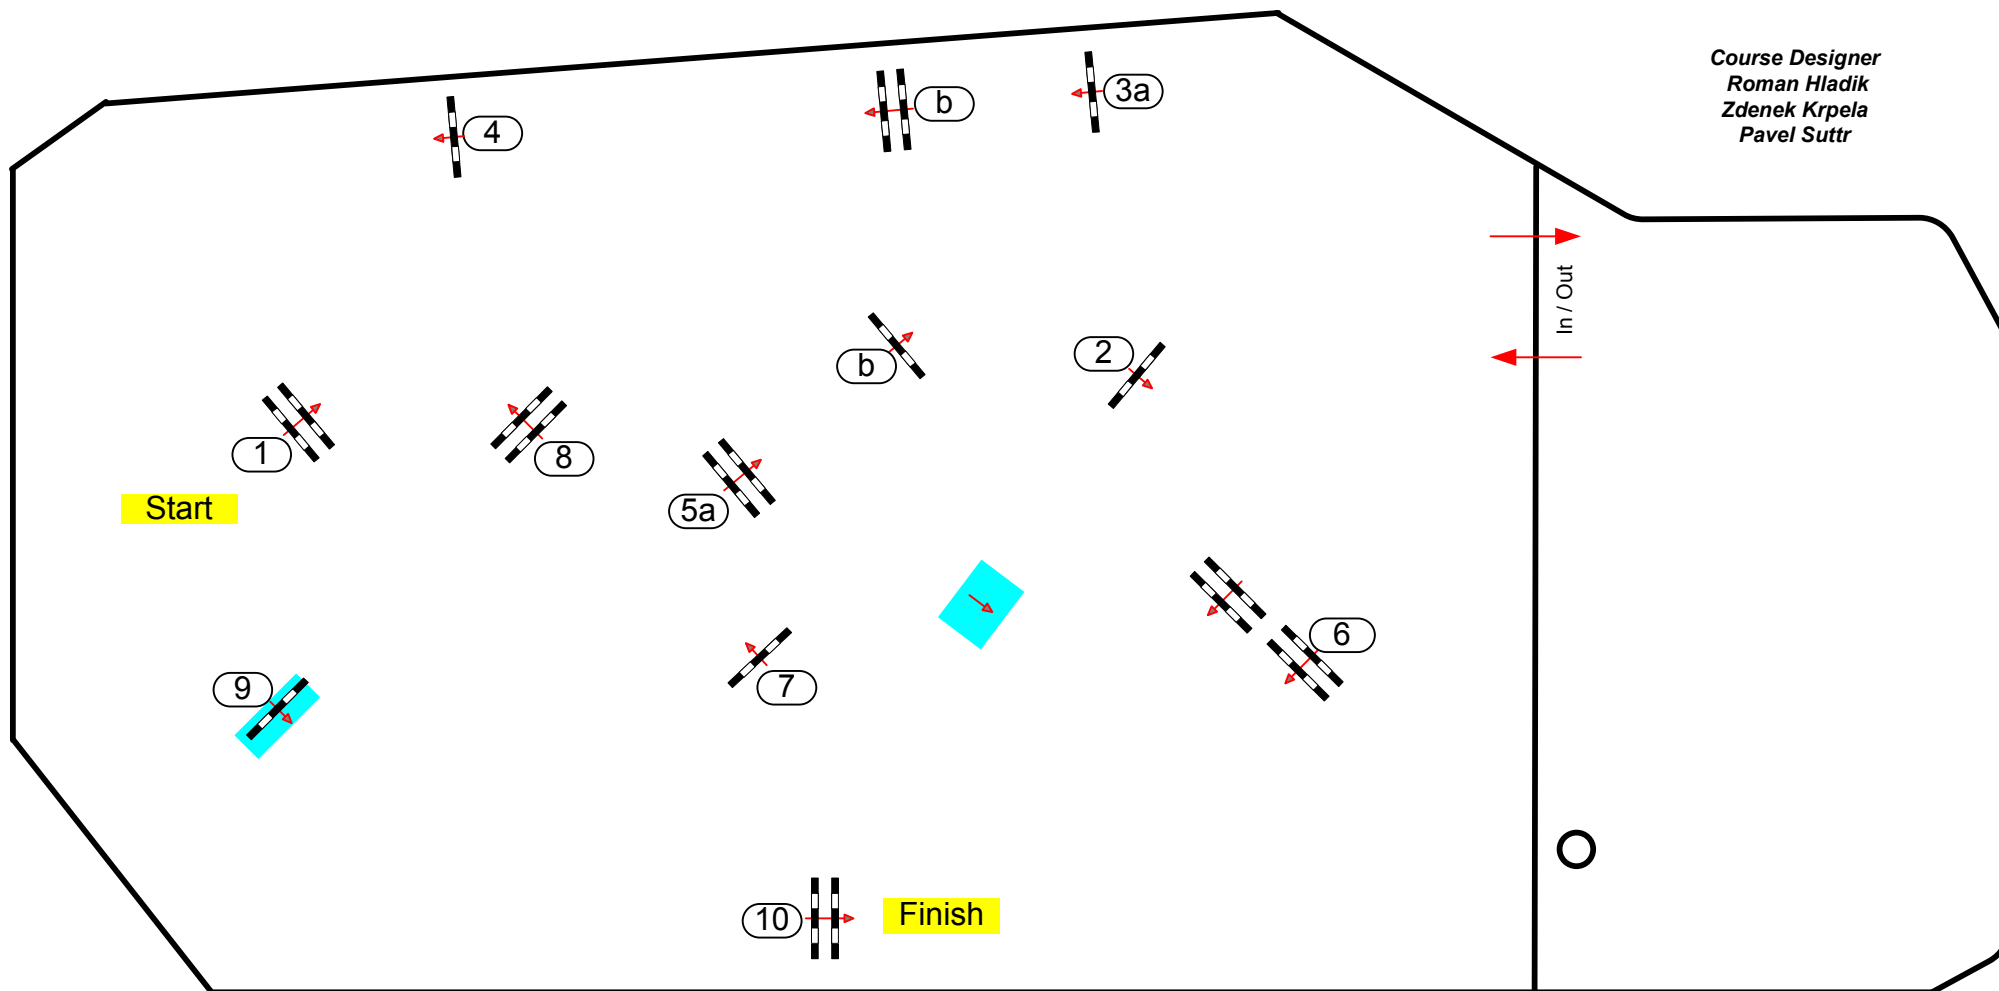

Martinice 2015

Class No

18

skokova soutez st S** - 130 cm

Start: 0:00

Table: A
National RG:
FEI RG / Art. 238.2.1
Height: 1,30 m

Speed: 350 m/min
Length: 430 m
Time allowed: 74 sec
Time limit: 148 sec

Obstacles: 10
Efforts: 12
Penalty sec:
Closed combination:

1st Jump-off:
Length: 0 m
Time allowed: 0 sec
Time limit: 0 sec

Course Designer
Marco Hesse (GER)
+49 160 90734606

Course Designer
Roman Hladik
Zdenek Krpela
Pavel Suttr

Judges