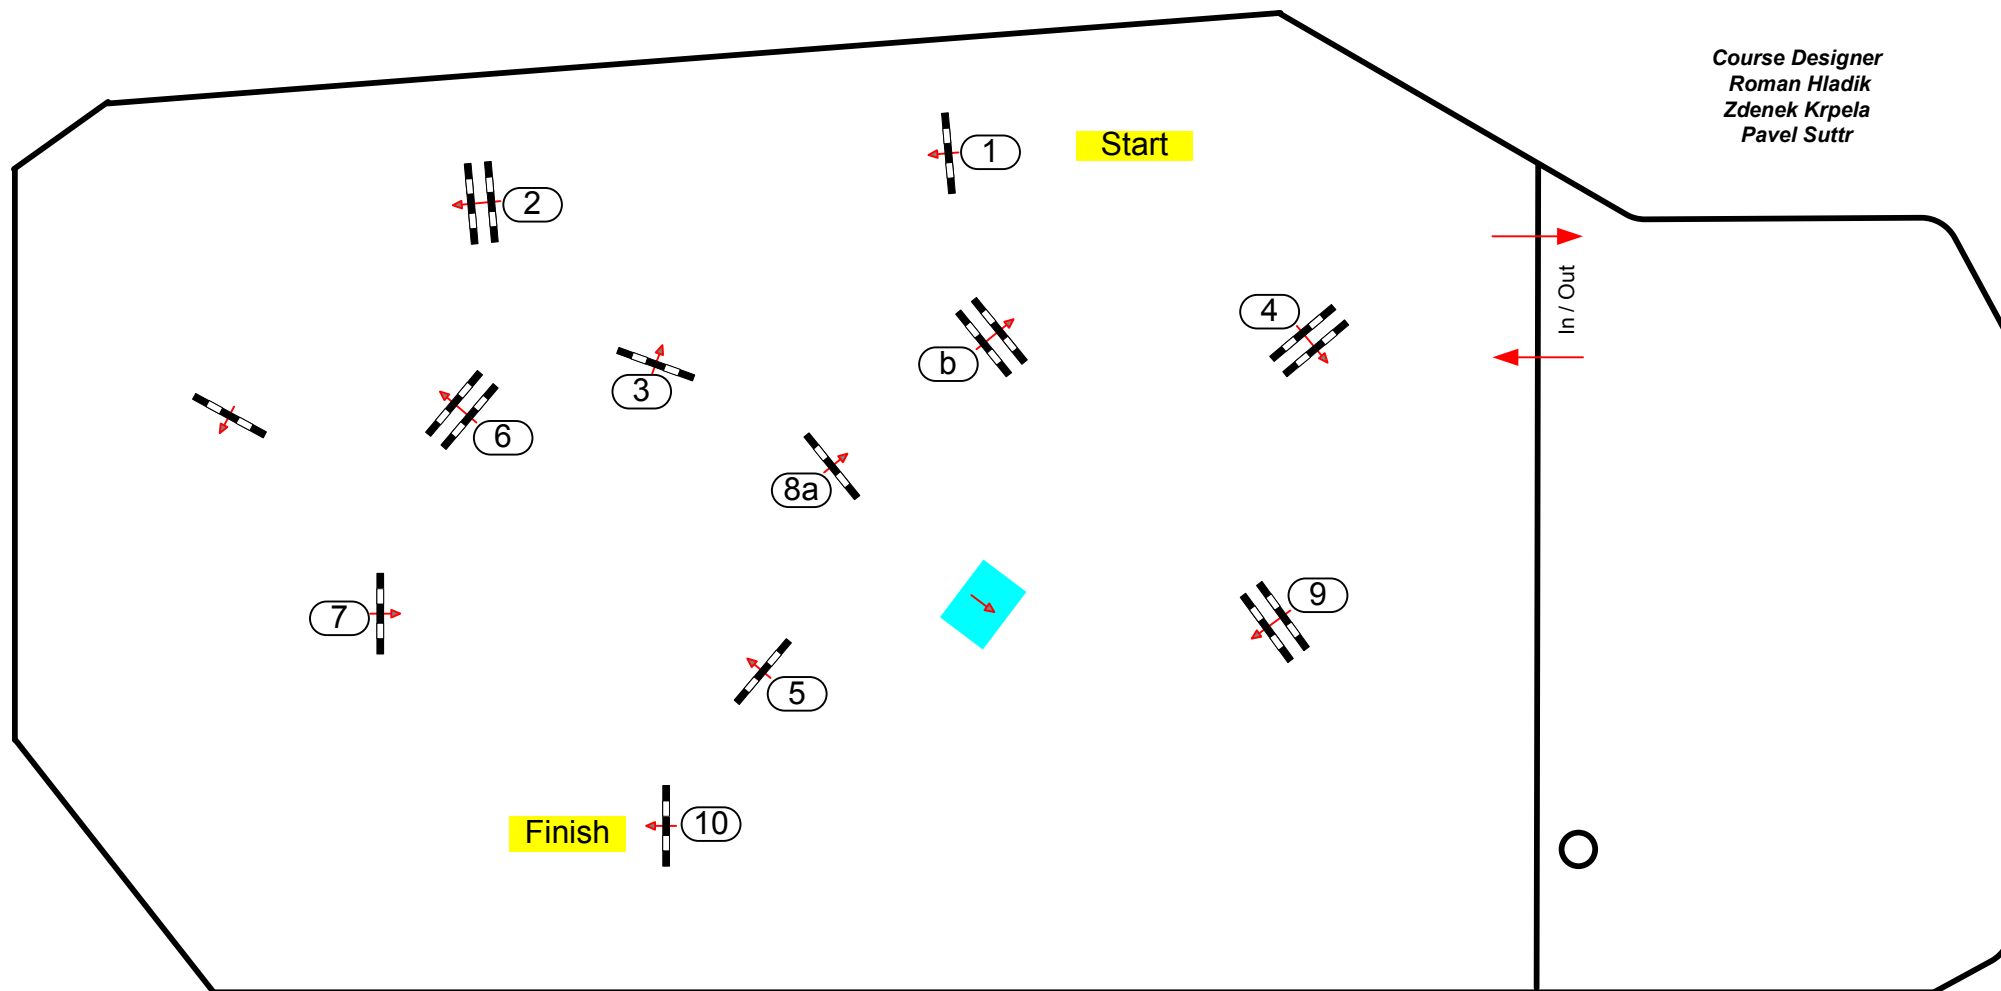

Martinice 2015

Class No

17

skokova soutez stupne L** - 120 cm

Start: 0:00

Table: A
National RG:
FEI RG / Art. 238.2.1
Height: 1,20 m

Speed: 350 m/min
Length: 410 m
Time allowed: 71 sec
Time limit: 142 sec

Obstacles: 10
Efforts: 11
Penalty sec:
Closed combination:

1st Jump-off:
Length: 0 m
Time allowed: 0 sec
Time limit: 0 sec

Course Designer
Marco Hesse (GER)
+49 160 90734606

Course Designer
Roman Hladik
Zdenek Krpela
Pavel Suttr

Judges