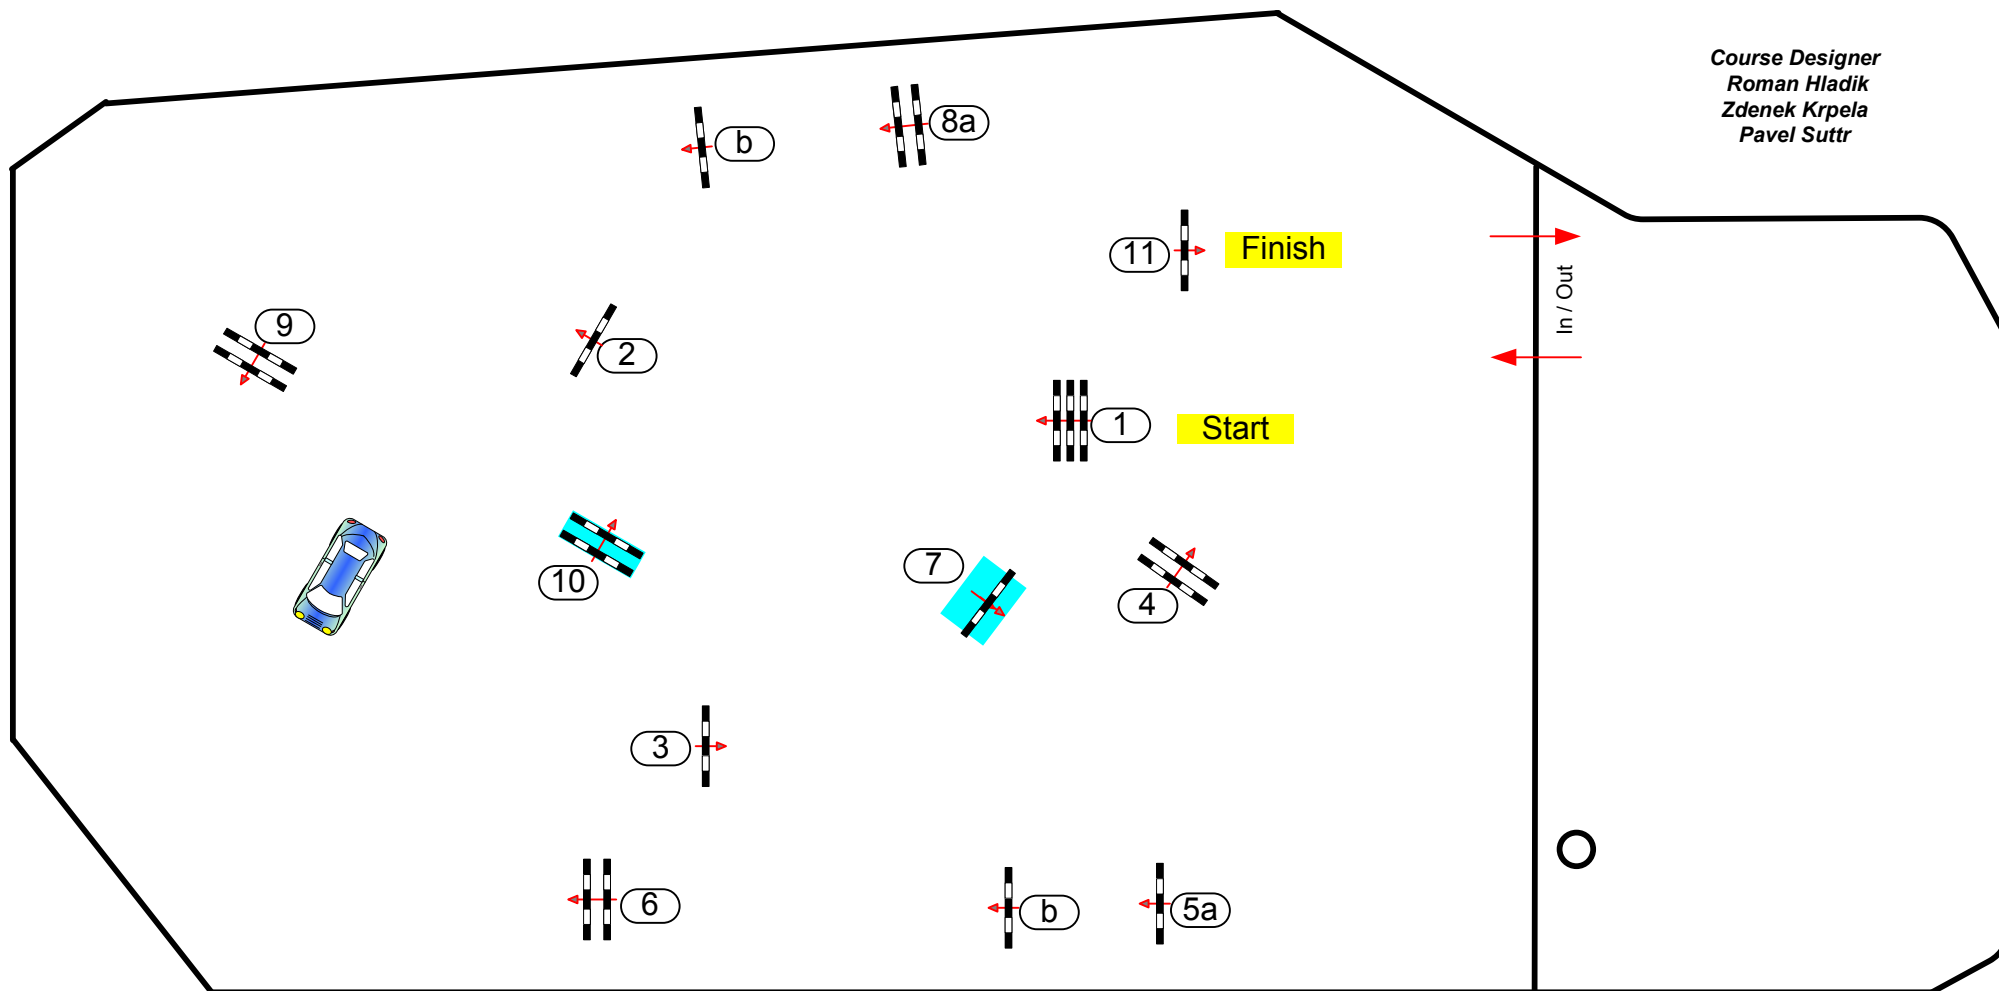

Martinice 2015

Class No

15

skokova soutez na cas bez rozeskakovani

Start: 0:00

Table: A
National RG:
FEI RG / Art. 238.2.1
Height: 1,35 m

Speed: 350 m/min
Length: 480 m
Time allowed: 83 sec
Time limit: 166 sec

Obstacles: 11
Efforts: 13
Penalty sec:
Closed combination:

1st Jump-off:
Length: 0 m
Time allowed: 0 sec
Time limit: 0 sec

Course Designer
Marco Hesse (GER)
+49 160 90734606

Course Designer
Roman Hladik
Zdenek Krpela
Pavel Suttr