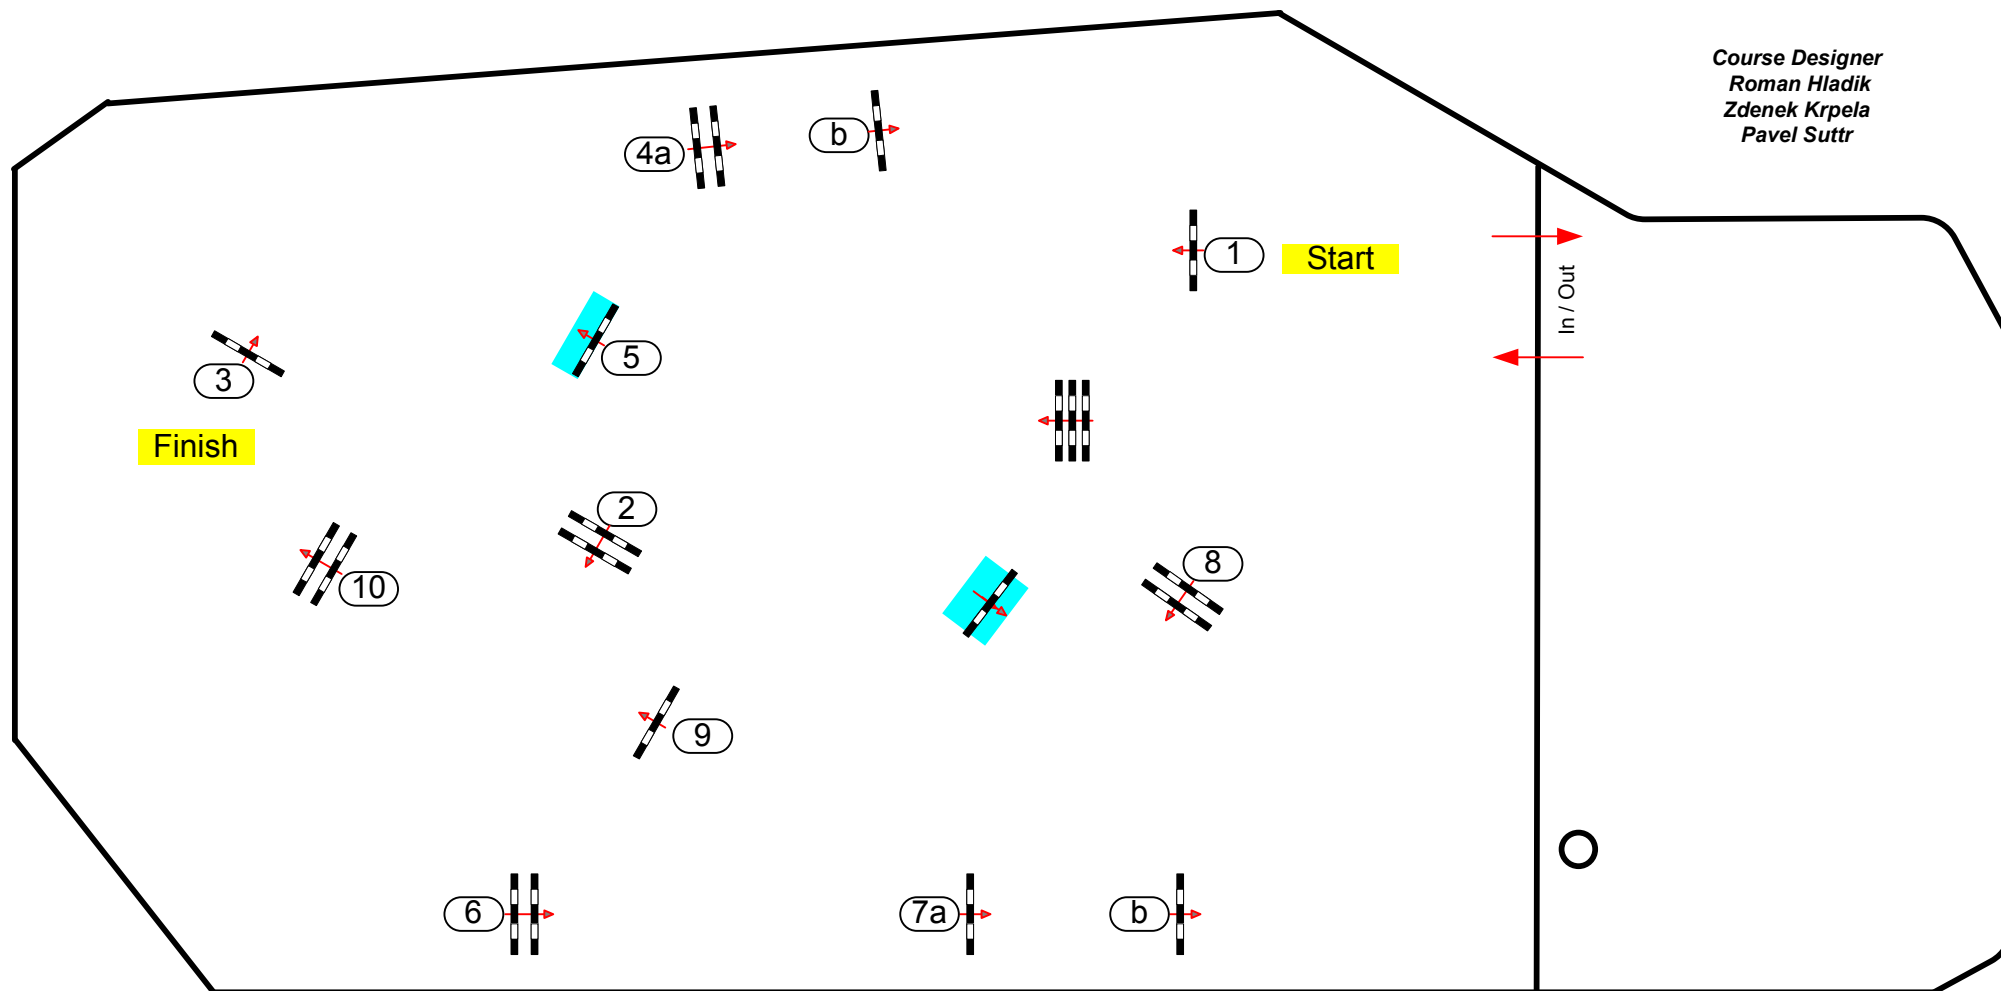

Martinice 2015

Class No

14

skokova soutez na cas bez rozeskakovani

Start: 0:00

Table: A
National RG:
FEI RG / Art. 238.2.1
Height: 1,25 m

Speed: 350 m/min
Length: 420 m
Time allowed: 72 sec
Time limit: 144 sec

Obstacles: 10
Efforts: 12
Penalty sec:
Closed combination:

1st Jump-off:
Length: 0 m
Time allowed: 0 sec
Time limit: 0 sec

Course Designer
Marco Hesse (GER)
+49 160 90734606

Course Designer
Roman Hladik
Zdenek Krpela
Pavel Suttr