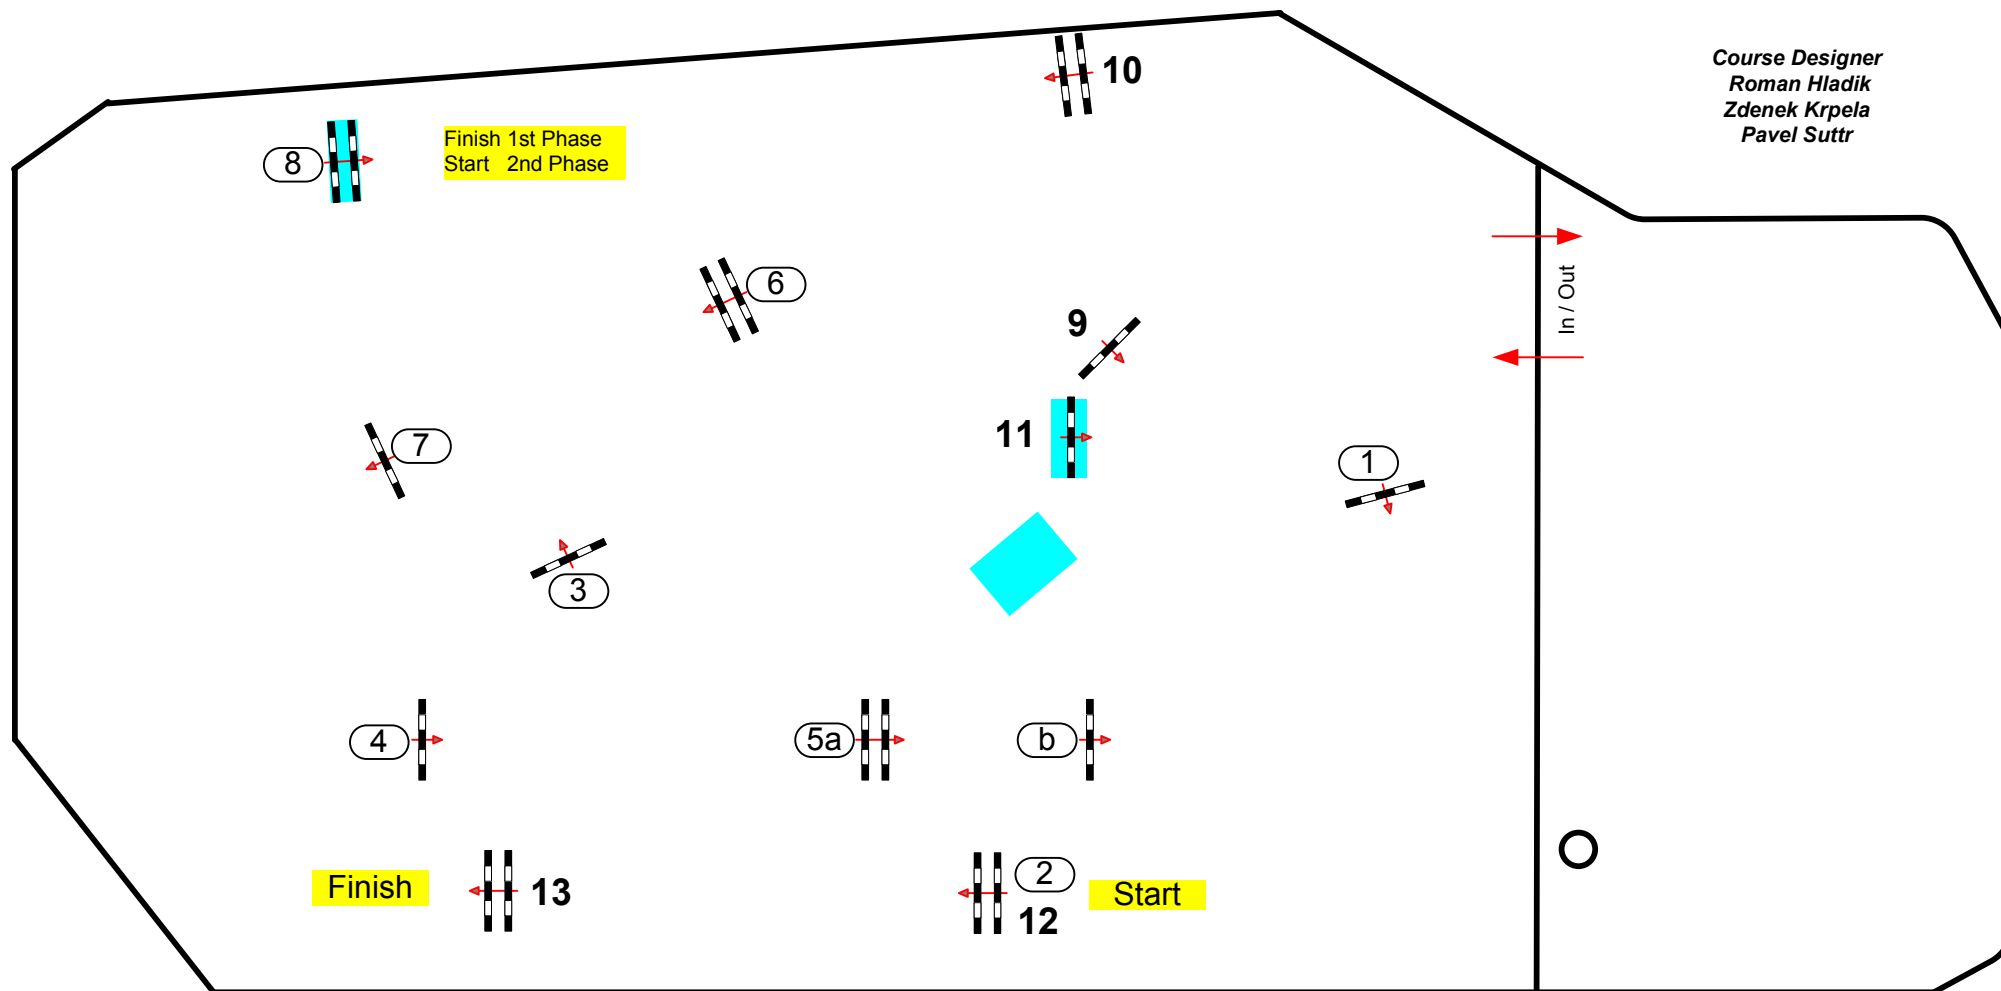

Martinice 2015

Class No

13

dvoufazove skakani 115/120 na cas

Start: 0:00

Table: A
National RG:
FEI RG / Art. 274.5.3.
Height: 1,15 /1,20 m

Speed: 350 m/min
Length: 340 m
Time allowed: 59 sec
Time limit: 118 sec

Obstacles: 8
Efforts: 9
Penalty sec:
Closed combination:

2nd Phase: 9-12
Length: 230 m
Time allowed: 40 sec
Time limit: 80 sec

Course Designer
Marco Hesse (GER)
+49 160 90734606

Course Designer
Roman Hladik
Zdenek Krpela
Pavel Suttr