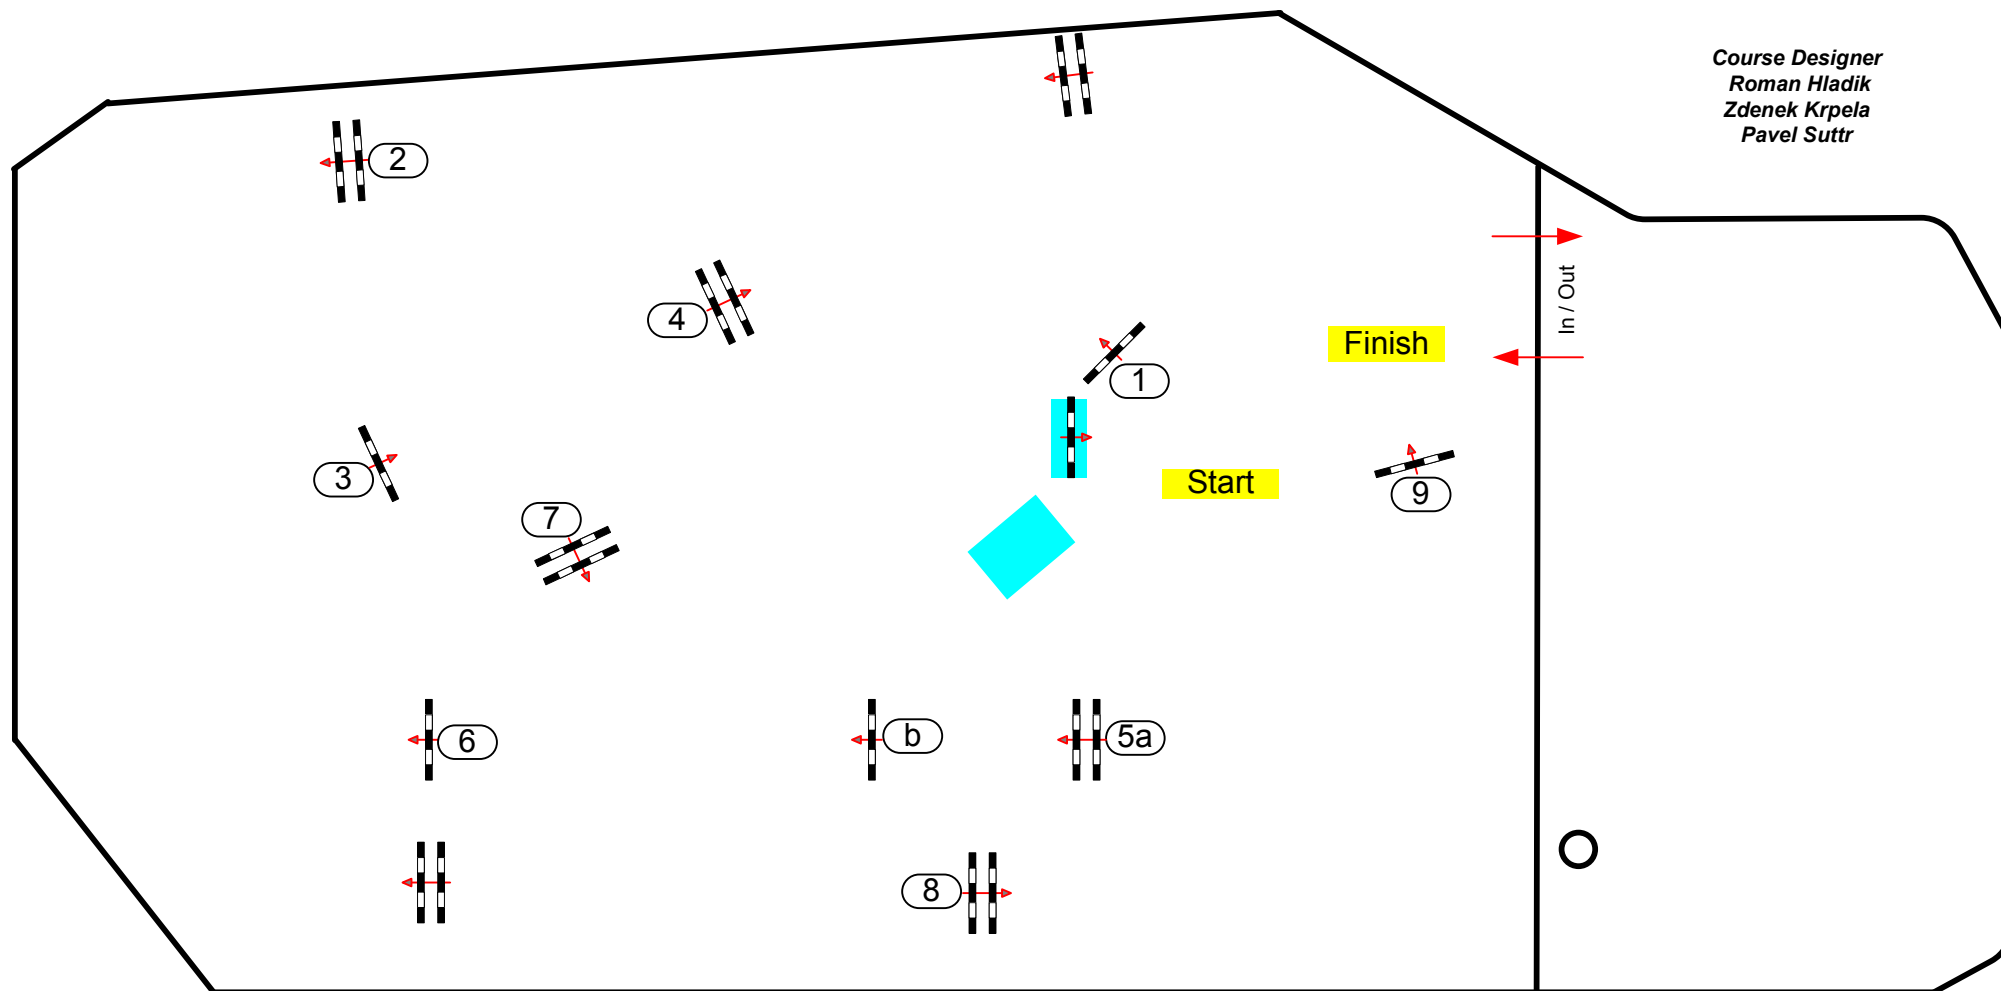

Martinice 2015

Class No

12

Competition against the clock

Samstag, 30. Dezember 1899

Start: 0:00

Table: A
National RG:
FEI RG / Art. 298.2.1
Height: 1,10 m

Speed: 350 m/min
Length: 390 m
Time allowed: 67 sec
Time limit: 134 sec

Obstacles: 9
Efforts: 10
Penalty sec:
Closed combination:

2nd Phase:
Length: 0 m
Time allowed: 0 sec
Time limit: 0 sec

Course Designer
Marco Hesse (GER)
+49 160 90734606

Course Designer
Roman Hladik
Zdenek Krpela
Pavel Suttr