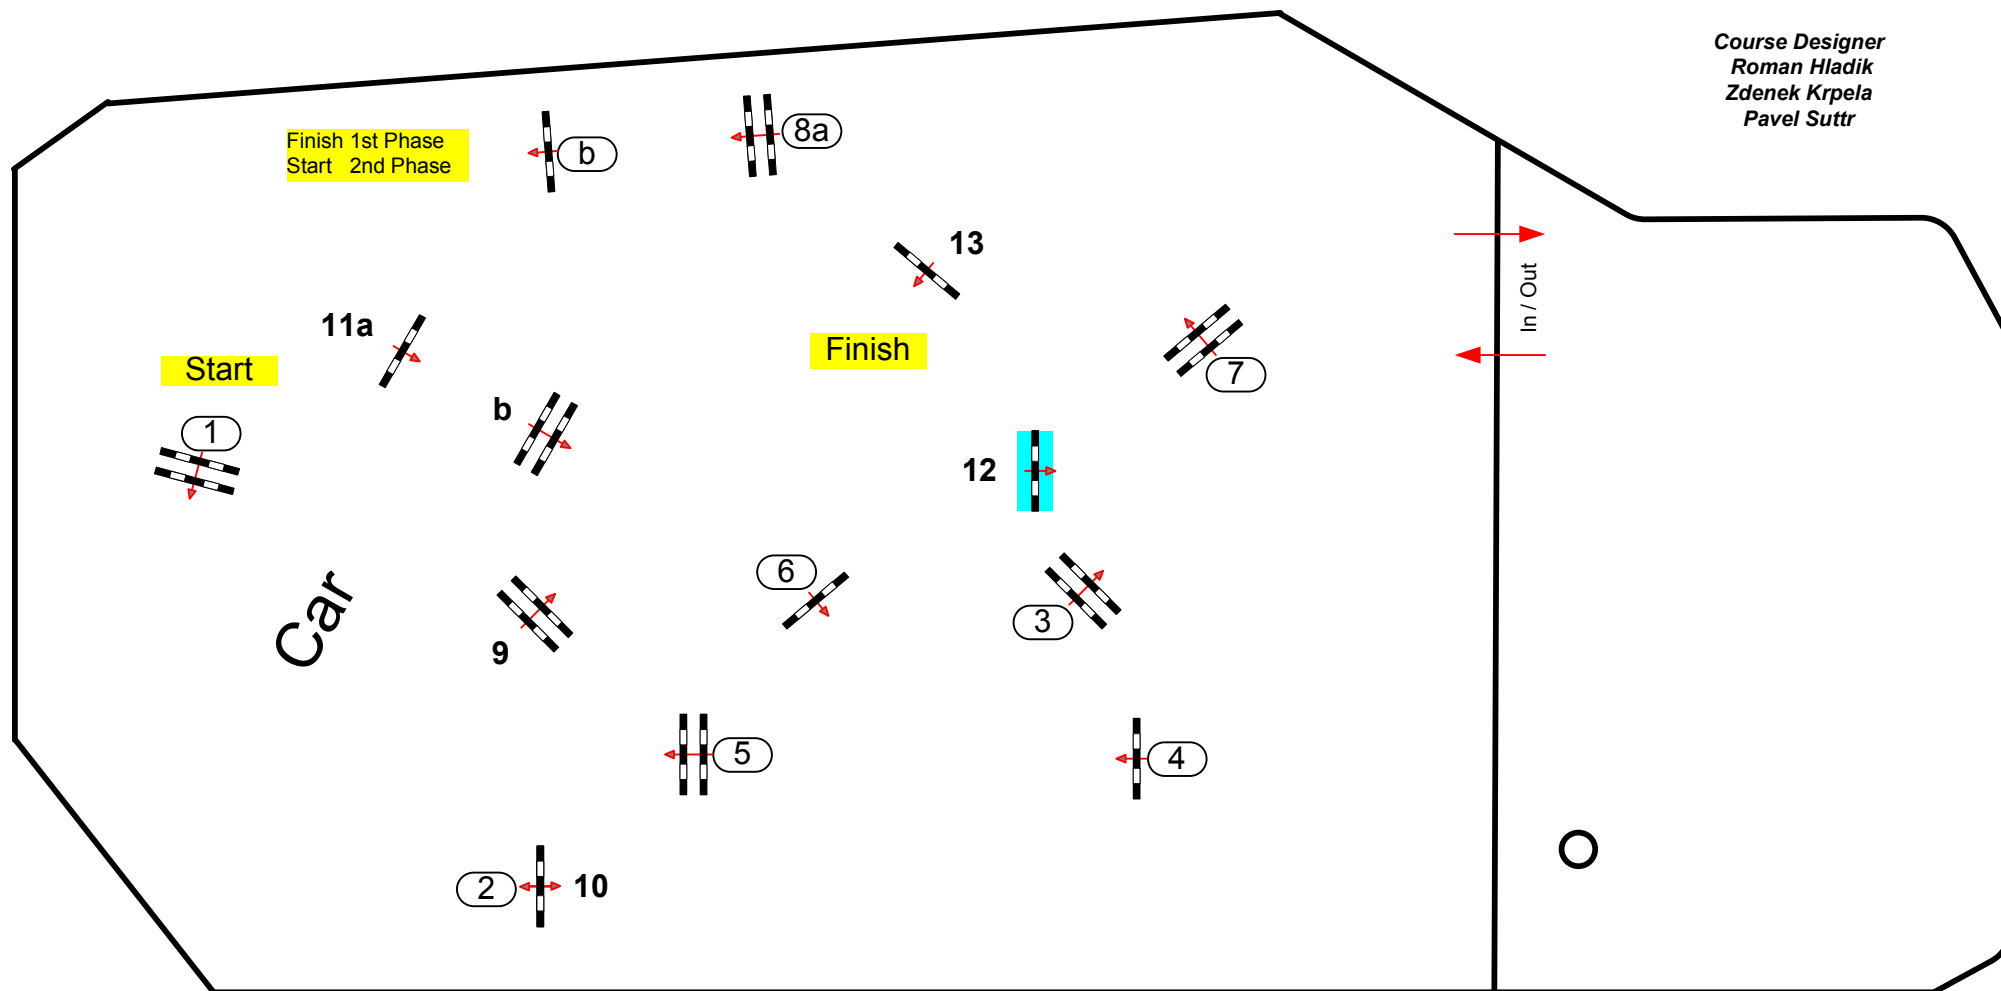

Martinice 2015

Class No

11

skokova soutez na cas bez rozeskakovani

Start: 0:00

Table: A
National RG:
FEI RG / Art. 274.5.3
Height: 1,25 / 1,30 m

Speed: 350 m/min
Length: 320 m
Time allowed: 55 sec
Time limit: 110 sec

Obstacles: 8
Efforts: 9
Penalty sec:
Closed combination:

2nd Phase: 9-13
Length: 300 m
Time allowed: 52 sec
Time limit: 104 sec

Course Designer
Marco Hesse (GER)
+49 160 90734606

Course Designer
Roman Hladik
Zdenek Krpela
Pavel Suttr

Judges