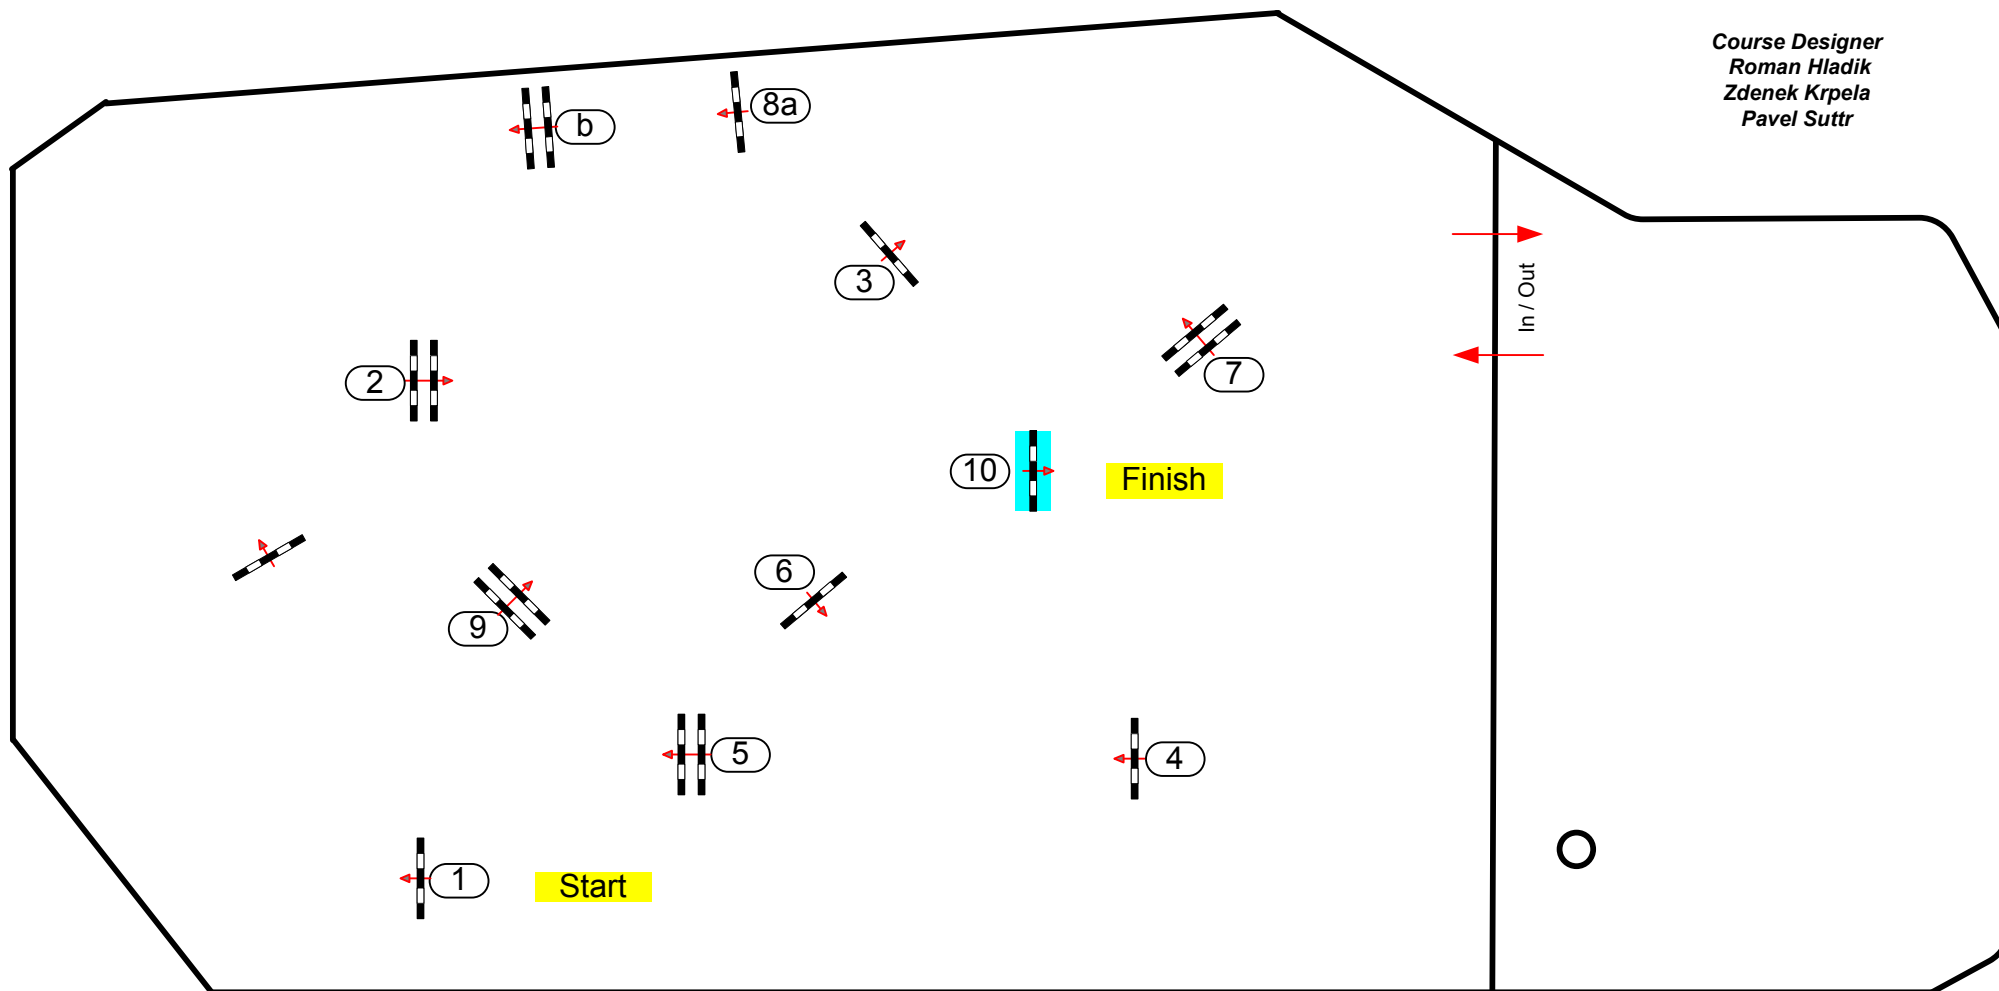

Martinice 2015

Class No

10

skokova soutez na cas bez rozeskakovani

Start: 0:00

Table: A
National RG:
FEI RG / Art. 298.2.5./238.2.1
Height: 1,15 / 1,25 m

Speed: 350 m/min
Length: 400 m
Time allowed: 69 sec
Time limit: 138 sec

Obstacles: 10
Efforts: 11
Penalty sec:
Closed combination:

1st Jump-off:
Length: 0 m
Time allowed: 0 sec
Time limit: 0 sec

Course Designer
Marco Hesse (GER)
+49 160 90734606

Course Designer
Roman Hladik
Zdenek Krpela
Pavel Suttr