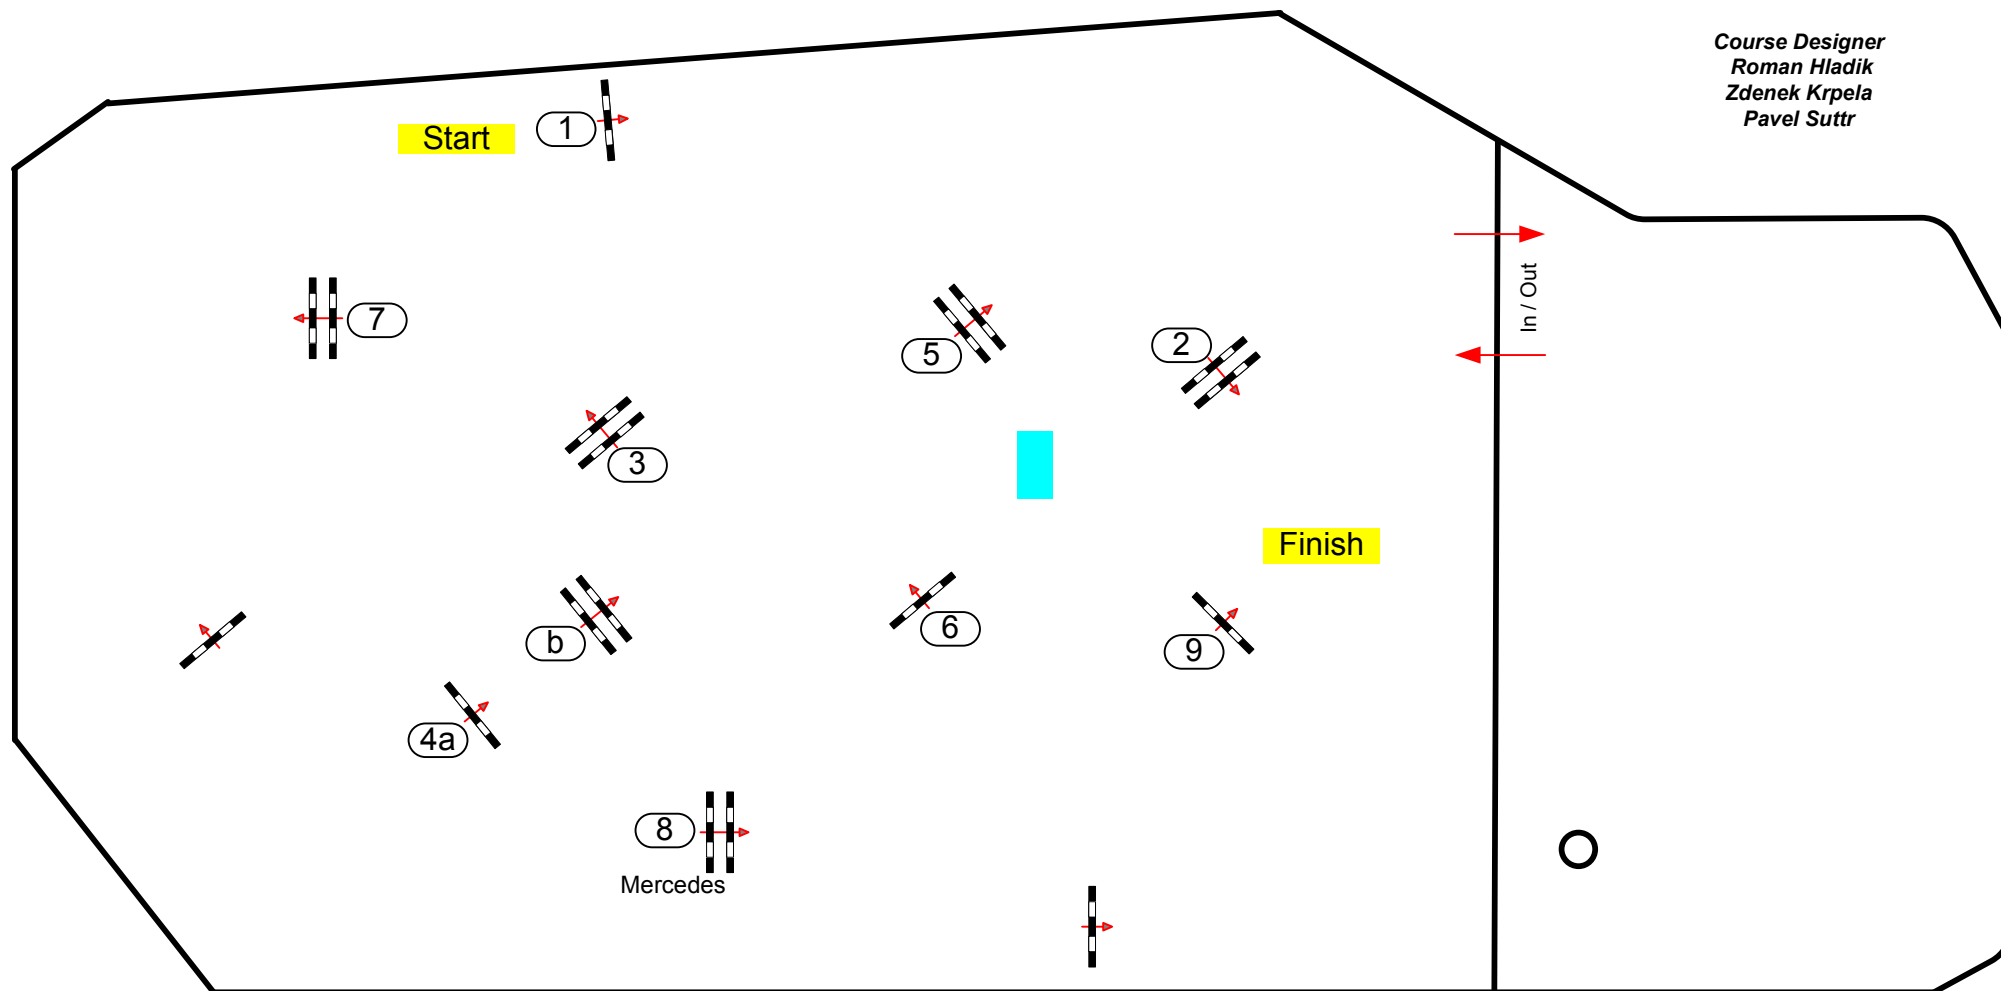

Martinice 2015

Class No

8

soutez na styl a limitovany cas

Start: 0:00

Table: A
National RG:
FEI RG / Art. A 298.1.1 /298.2.1
Height: 1,10 m

Speed: 350 m/min
Length: 410 m
Time allowed: 71 sec
Time limit: 142 sec

Obstacles: 9
Efforts: 10
Penalty sec:
Closed combination:

1st Jump-off:
Length: 0 m
Time allowed: 0 sec
Time limit: 0 sec

Course Designer
Marco Hesse (GER)
+49 160 90734606

Course Designer
Roman Hladik
Zdenek Krpela
Pavel Suttr