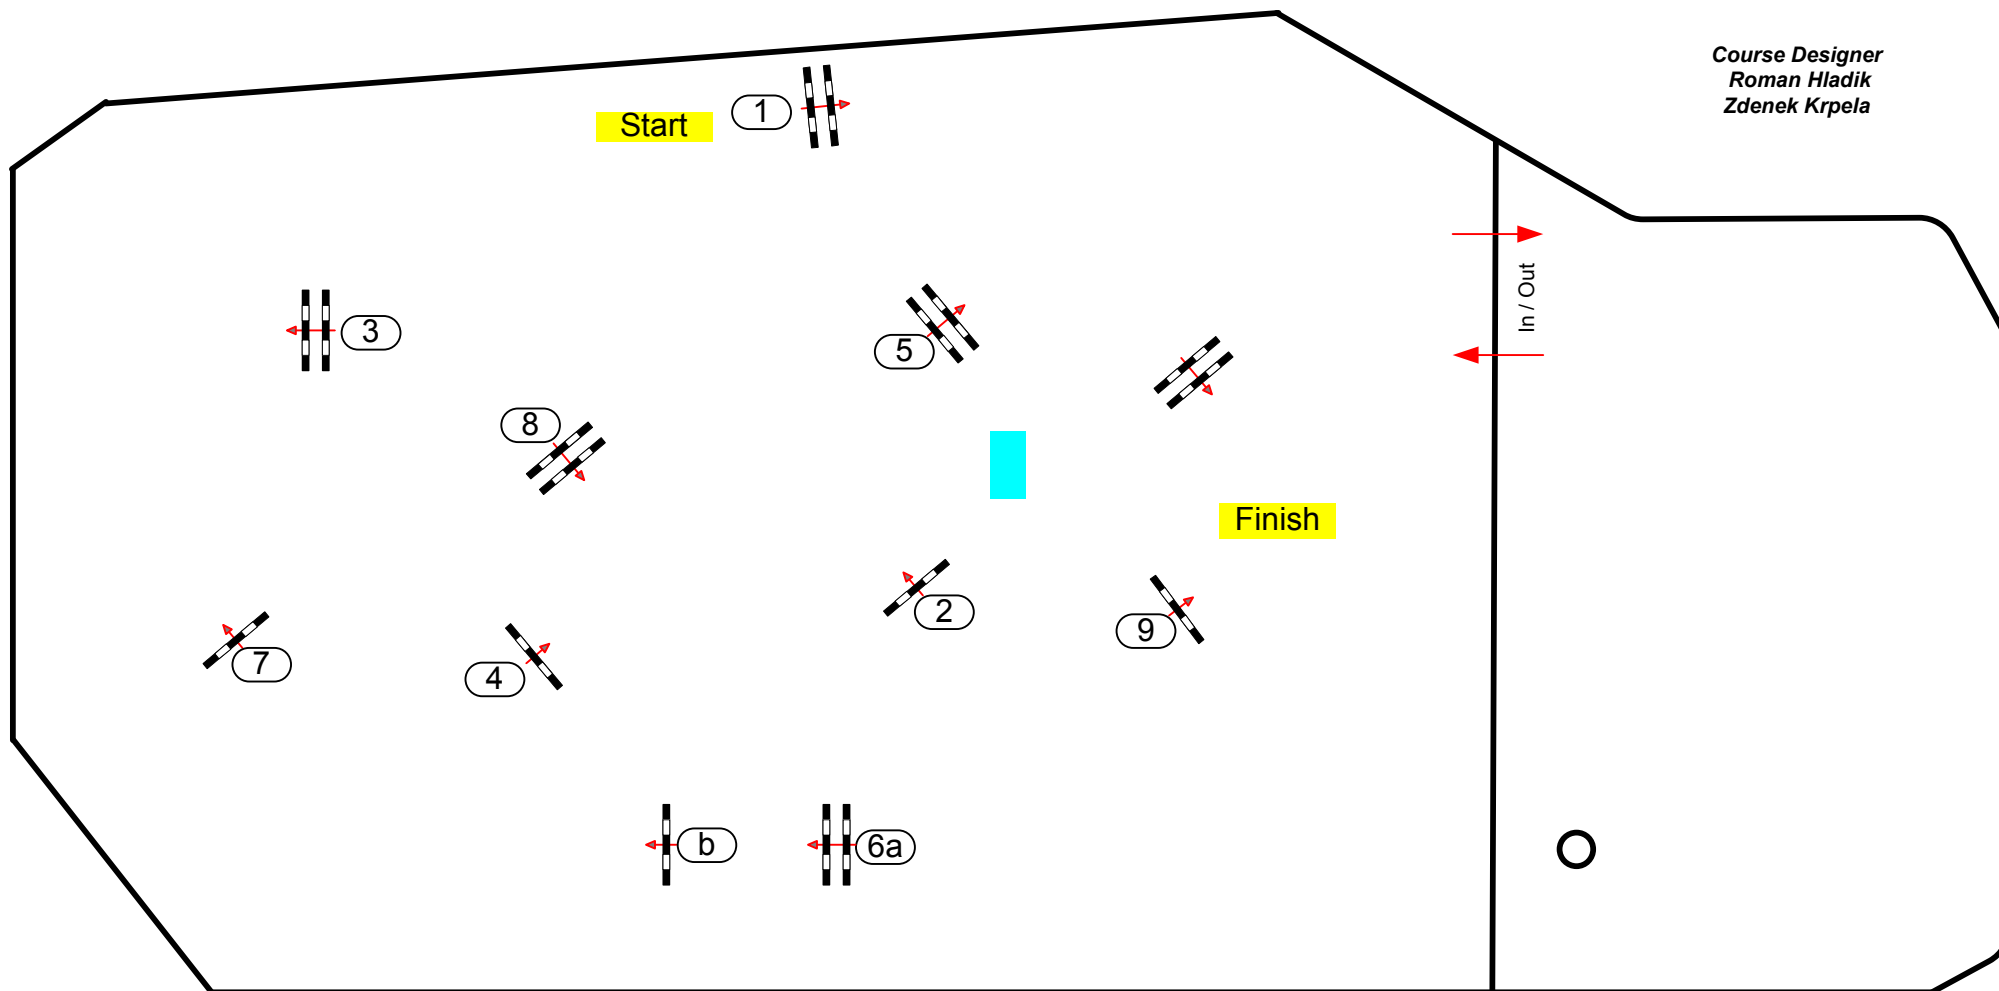

Martinice 2015

Class No

7

soutez na styl a limitovany cas

Start: 8:00

Table: A
National RG:
FEI RG / Art. A 298.1.1 /298.2.1
Height: 1,00 m

Speed: 350 m/min
Length: 390 m
Time allowed: 67 sec
Time limit: 134 sec

Obstacles: 9
Efforts: 10
Penalty sec:
Closed combination:

1st Jump-off:
Length: 0 m
Time allowed: 0 sec
Time limit: 0 sec

Course Designer
Marco Hesse (GER)
+49 160 90734606

Course Designer
Roman Hladik
Zdenek Krpela